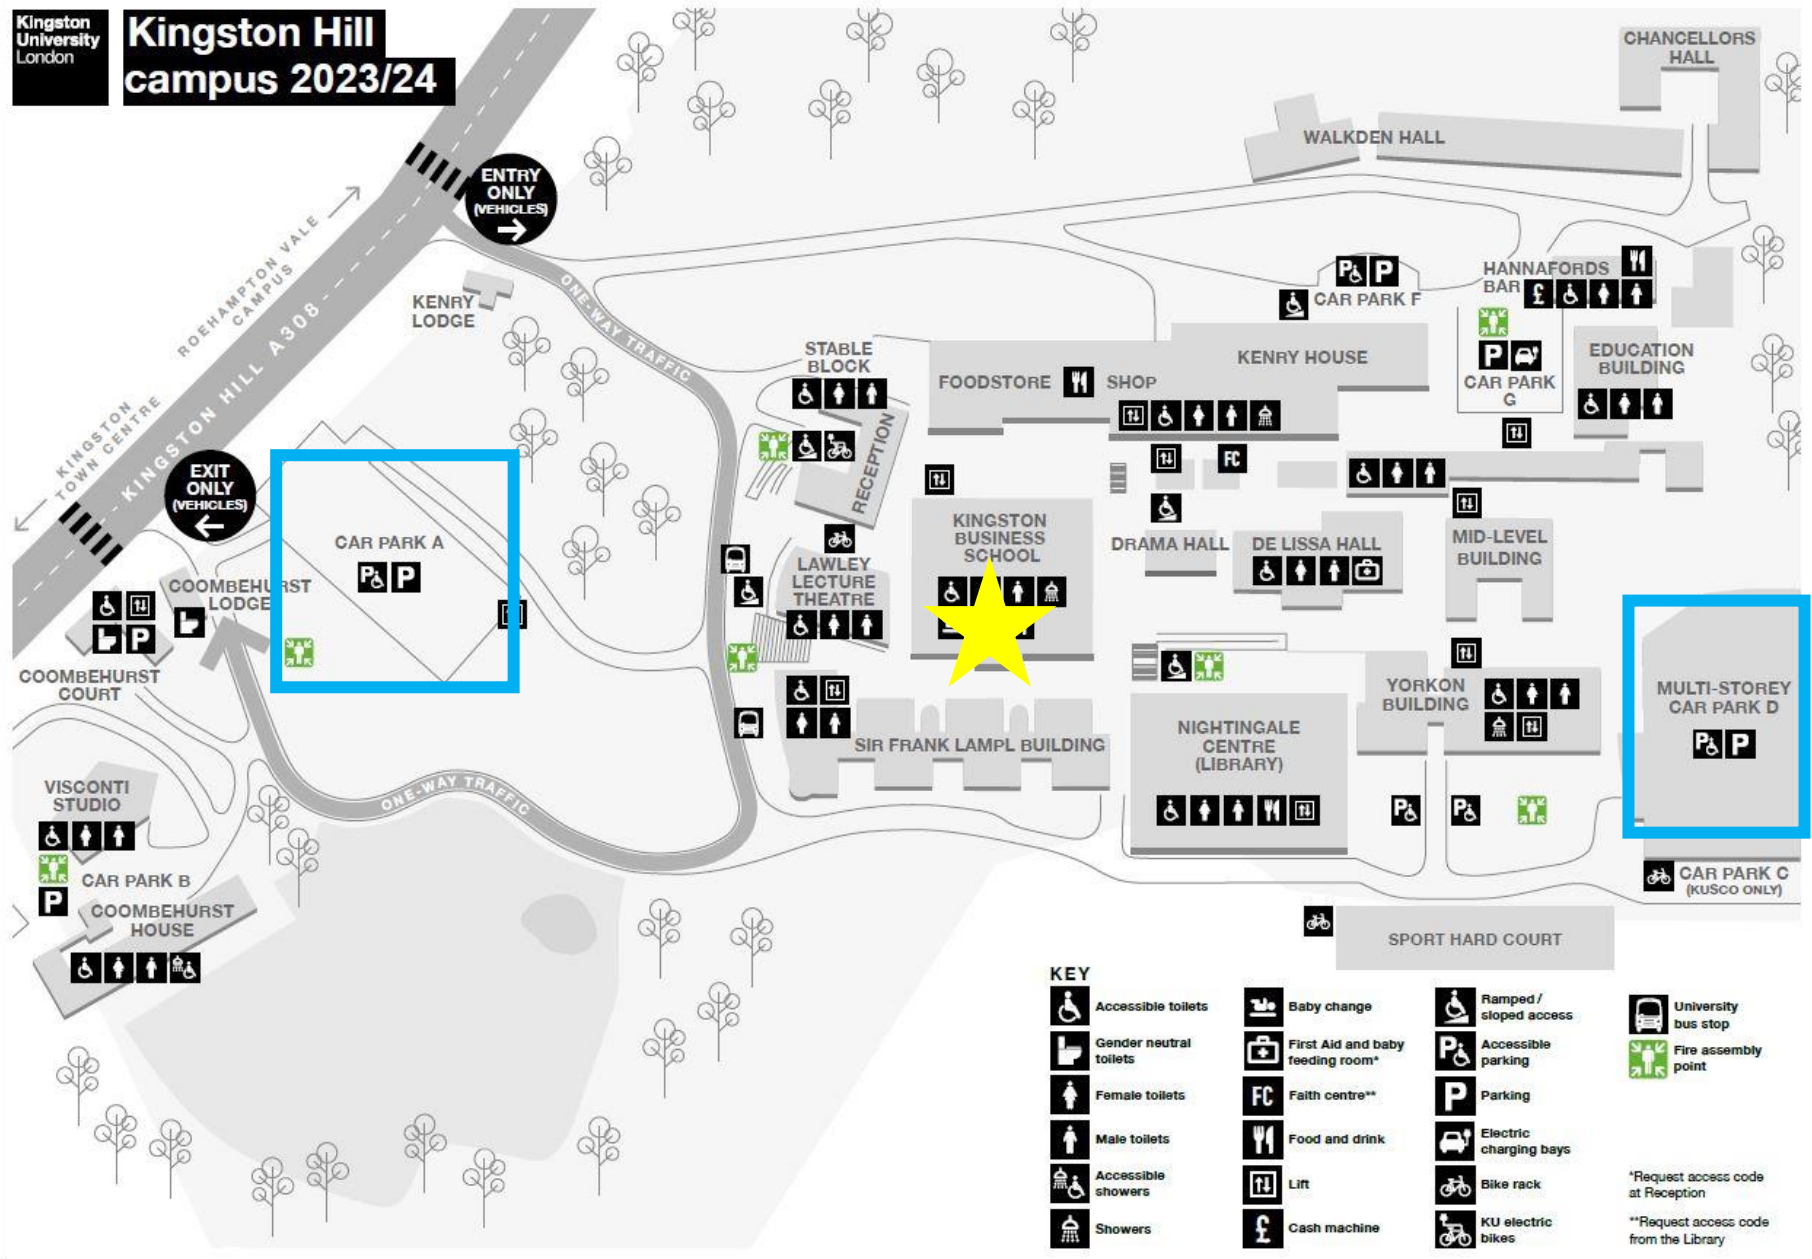

Kingston Hill campus 2023/24

KEY

- | | | | | | | | |
|--|------------------------|--|----------------------------------|--|------------------------|--|---------------------|
| | Accessible toilets | | Baby change | | Ramped / sloped access | | University bus stop |
| | Gender neutral toilets | | First Aid and baby reading room* | | Accessible parking | | Fire assembly point |
| | Female toilets | | Faith centre** | | Parking | | |
| | Male toilets | | Food and drink | | Electric charging bays | | |
| | Accessible showers | | Lift | | Bike rack | | |
| | Showers | | Cash machine | | KU electric bikes | | |
- *Request access code at Reception
**Request access code from the Library